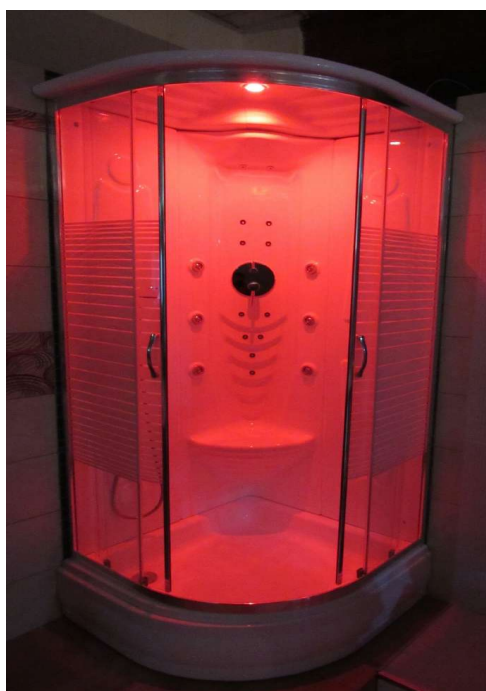

FULL:

The FULL model is available with the roof cap and includes:

1. Hydro massage with 6 jet sideways , 6 jet for the waist , 4 jet for the back and 4 jets for the neck 18 jet in total
- 2.Chromotherapy with 11 colors choose by hand and 5 programs automatic
- 3.Shower to choose by hand
- 4.Thermostatic battery with 4-way selector
- 5.Waterproof radio with one speaker
- 6.Cabin chrome transparent or serigraphy with security glass crystals
7. Seat
8. Opening cleaning valve
- 9.Acrylic shower-shower base heavy metal
10. Acrylic shower tray detachable