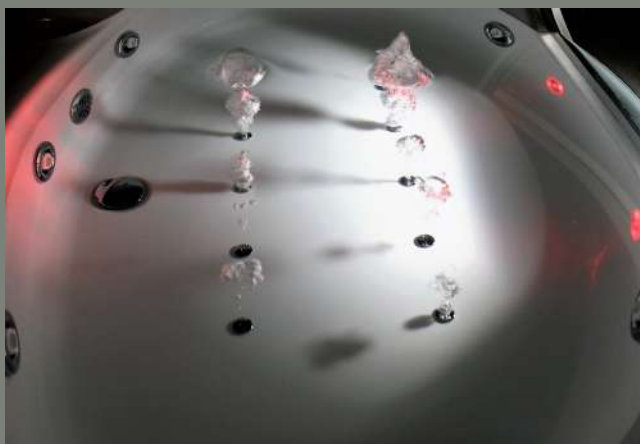

ΣΥΣΤΗΜΑΤΑ ΥΔΡΟΜΑΣΑΖ-ΑΕΡΟΜΑΣΑΖ HYDRO/AIR-MASSAGE SYSTEMS