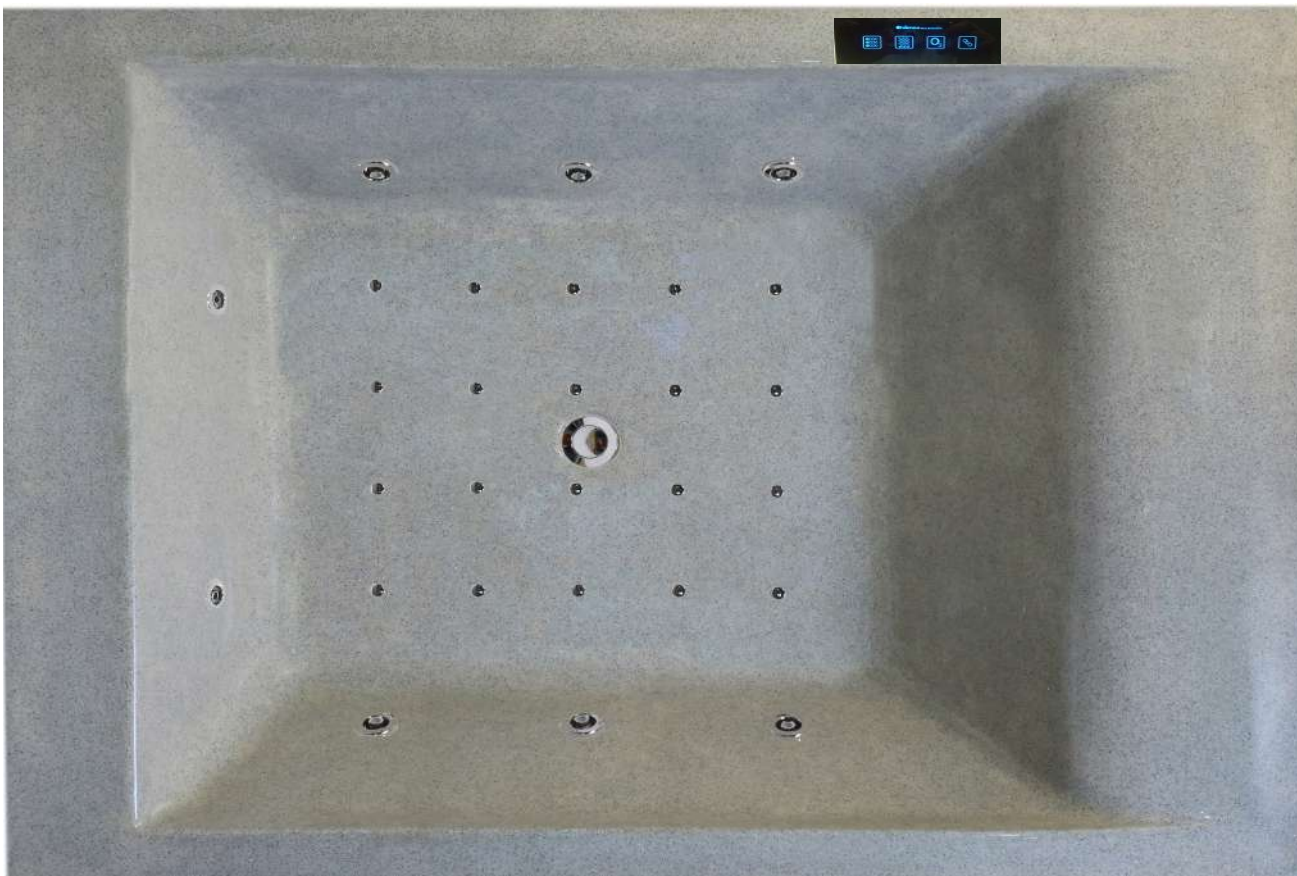

Wr500ccl85 wr500ccl326 wr500ccl239