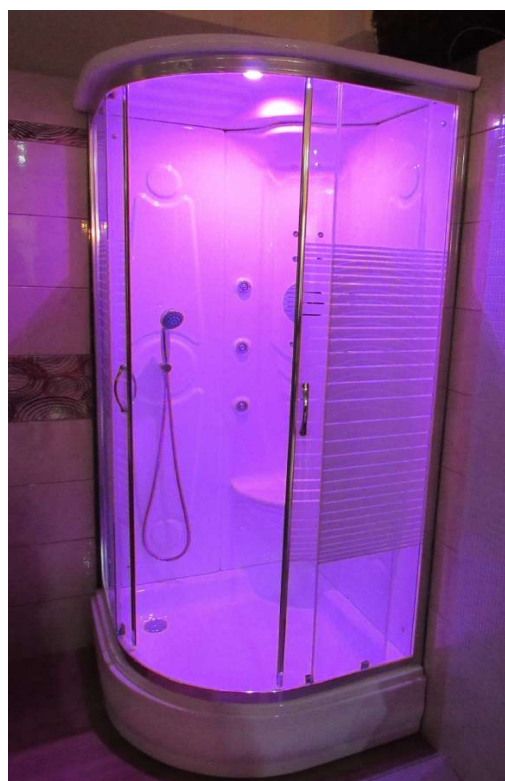

SHOWER TRAY CABIN HYDRO

0.90x0.90x2.25

HYDRO:

Το μοντέλο HYDRO διατίθεται με το καπάκι της οροφής και περιλαμβάνει:

- 1.Υδρομασάζ με 6 τζετ πλευρικά , 6 τζετ μέσης , 4 τζετ πλάτης και 2 τζετ αυχένα συνολικά 18 τζετ
- 2.Ντους οροφής
- 3.Ντους για επιλογή με το χέρι
- 4.Θερμοστατική μπαταρία με επιλογή 4 δρόμων
- 5.Καμπίνα χρωμέ διάφανη ή και με σεριγραφία με κρύσταλλο ασφαλείας
- 6.Κάθισμα
- 7.Βαλβίδα ανοιγόμενη καθαρισμού
- 8.Ντουζιέρα ακρυλική-βάση ντουζιέρας βαρέως τύπου μεταλλική
- 9.Ποδιά ντουζιέρας ακρυλική αποσπώμενη